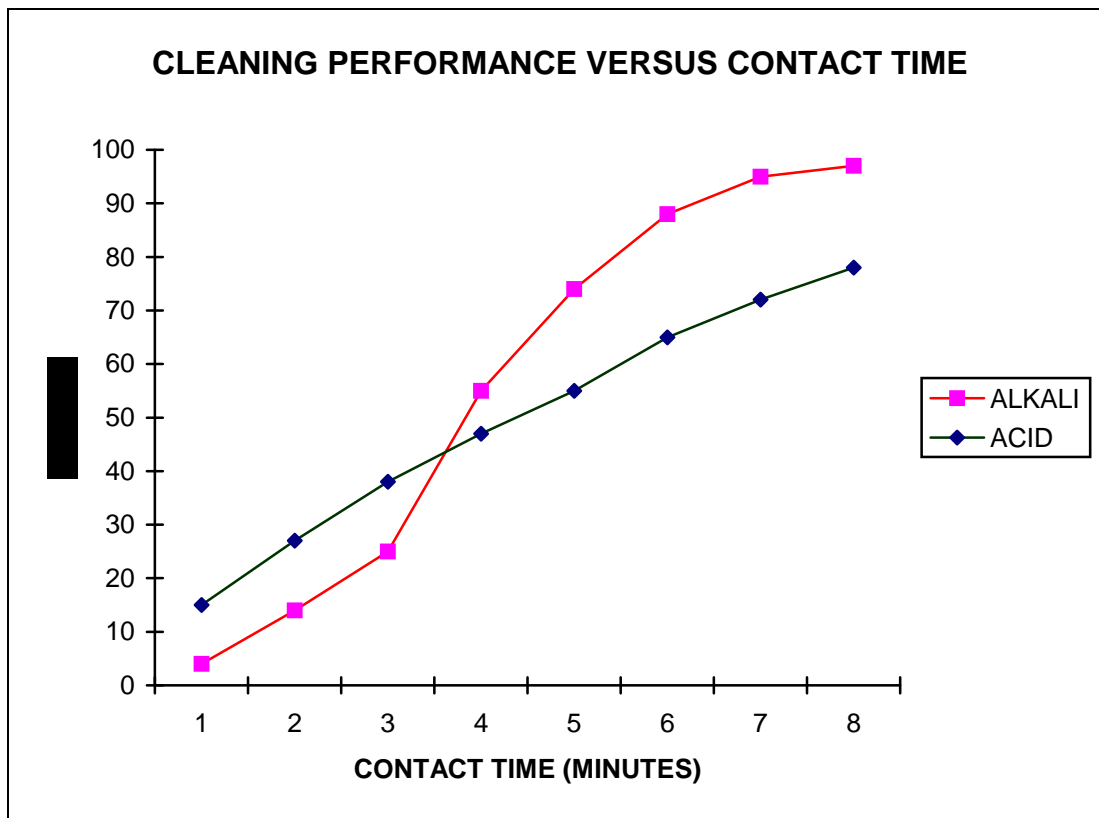

## Cleaning Performance vs Contact Time

Contact time has a major effect on detergent performance, especially with alkalis. If you wash your plant for only 4 mins, you'll never use more than about half the performance potential of your chemicals (although you'll still pay for it all!)